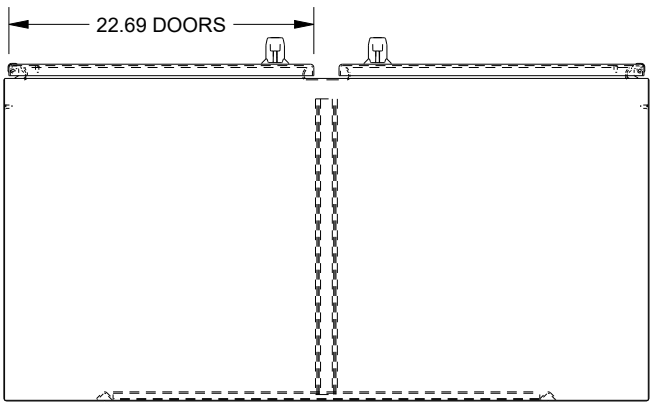

SAGINAW CONTROL & ENGINEERING

SCE-72EL4824SSFSD

TOP VIEW

LEFT SIDE VIEW

FRONT VIEW

RIGHT SIDE VIEW

EXTERNAL REAR VIEW

BOTTOM VIEW