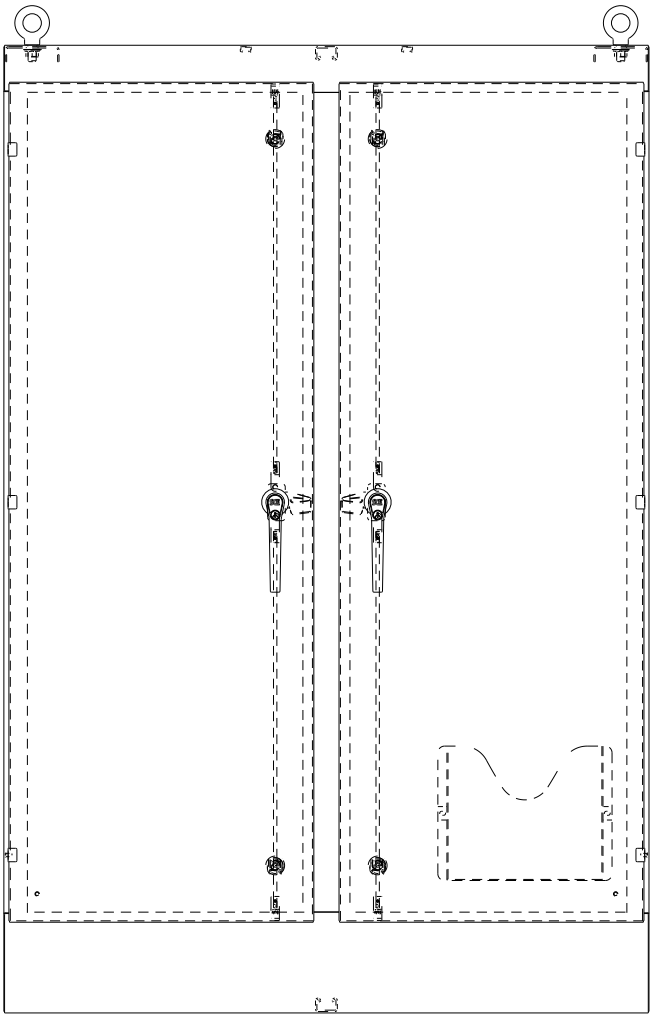

SAGINAW CONTROL & ENGINEERING

SCE-72EL4824SSFSD

TOP VIEW

LEFT SIDE VIEW

FRONT VIEW

RIGHT SIDE VIEW

EXTERNAL REAR VIEW

BOTTOM VIEW