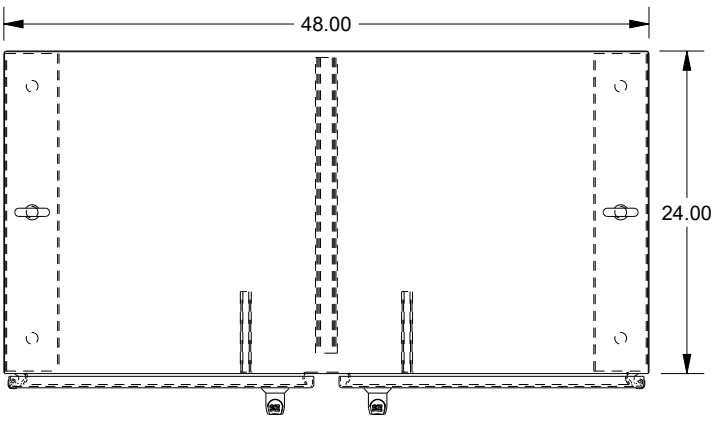

SAGINAW CONTROL & ENGINEERING

SCE-72EL4824SSFSD

TOP VIEW

LEFT SIDE VIEW

FRONT VIEW

RIGHT SIDE VIEW

EXTERNAL REAR VIEW

BOTTOM VIEW