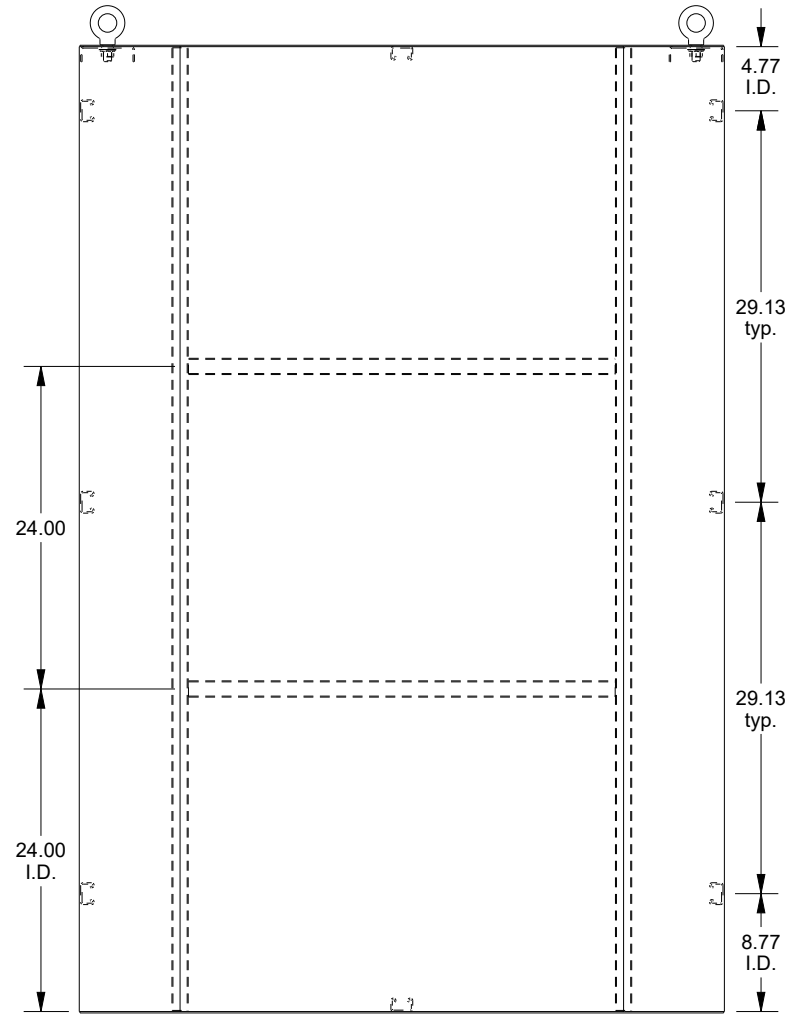

SAGINAW CONTROL & ENGINEERING

SCE-72EL4824SSFSD

TOP VIEW

LEFT SIDE VIEW

FRONT VIEW

RIGHT SIDE VIEW

EXTERNAL REAR VIEW

BOTTOM VIEW